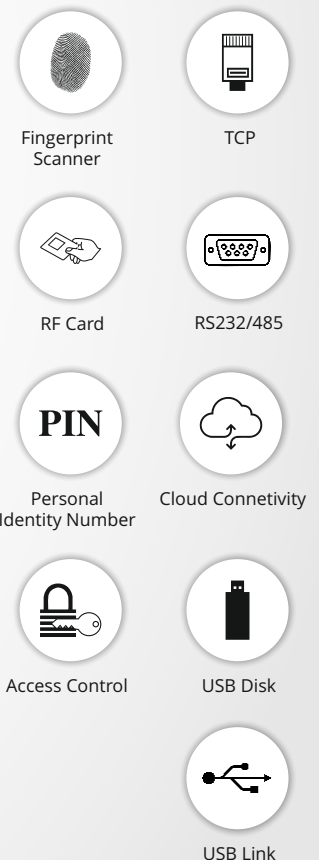

Professional Access Control System

Realtime T8

**USB for Data Download
2 INCH DISPLAY**

Specifications

» Fingerprint Users	1,000
» Card User	1,000
» Password User	1,000
» Attendance Records	100,000
» Fingerprint Verification	1:1, 1:N
» Interlocking detection	Support (With Magnetic Contact)
» Multi-device Related	Max. 255units
» Card Reader	RF Id card reader (Option: Mifare reader/HID Reader)
» Display	2.0 inch TFT Display
» LED	Two (Red, Green)
» Communication	TCP/IP, USB, RS485
» USB disk	Support
» Additional function	Tamper Detection
» Working Voltage	DC 12V +/- 10%