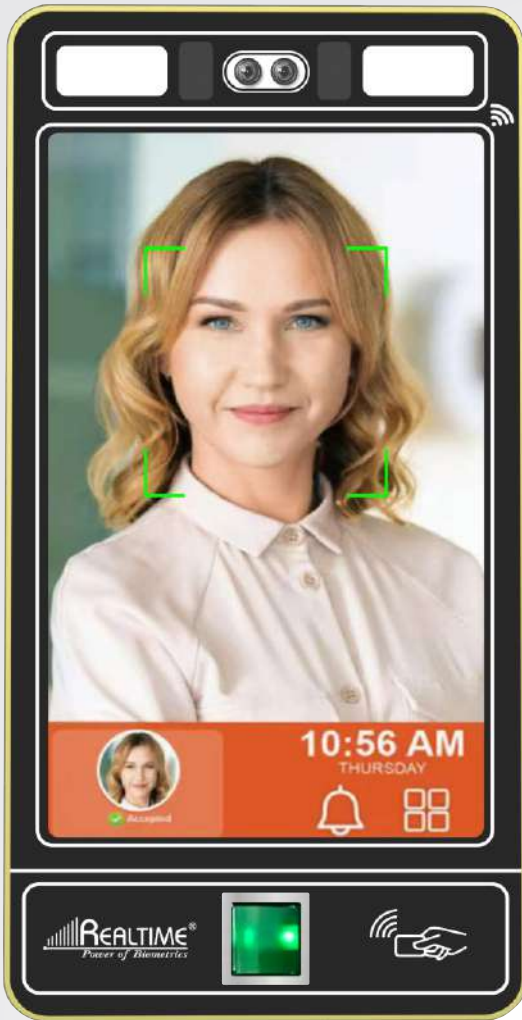

# magnificent product

“High Speed Long Range Face Recognition with Fingerprint”

Face Capacity  
20,000

Card /PIN Capacity  
20,000

Screen 8.5 Inch

Finger Capacity  
20,000

Model  
**Pro 1700F**

## PERFORMANCE GUARANTEE

Face | Finger | PIN | RFID Reader | WiFi | TCP/IP | 4G (External) | Access Control | Cloud

# Pro SERIES with Fingerprint

Face with Fingerprint  
Attendance and Full

## Specifications

» Face capacity	20,000
» Card capacity	20,000
» Fingerprint capacity	20,000
» Password capacity	20,000
» Palm capacity	1000
» Max Attendance log	5,00,000
» Identify mode	Face, Fingerprint, card, password and combinations
» Display	8.5" Inch LCD
» Communication	TCP/IP, WiFi, <b>4G(Optional)</b>
» U-disk	Supported
» Working voltage	DC12V ± 5%(current: below 1.5A)
» Working temperature	-10°C~ +60°C
» Working humidity(RH)	20% ~ 80%
» Self-test function	Supported
» Power management	Sleep Mode
» FAR/ FRR	0.0001/0.1(%)
» Access Control	Built In