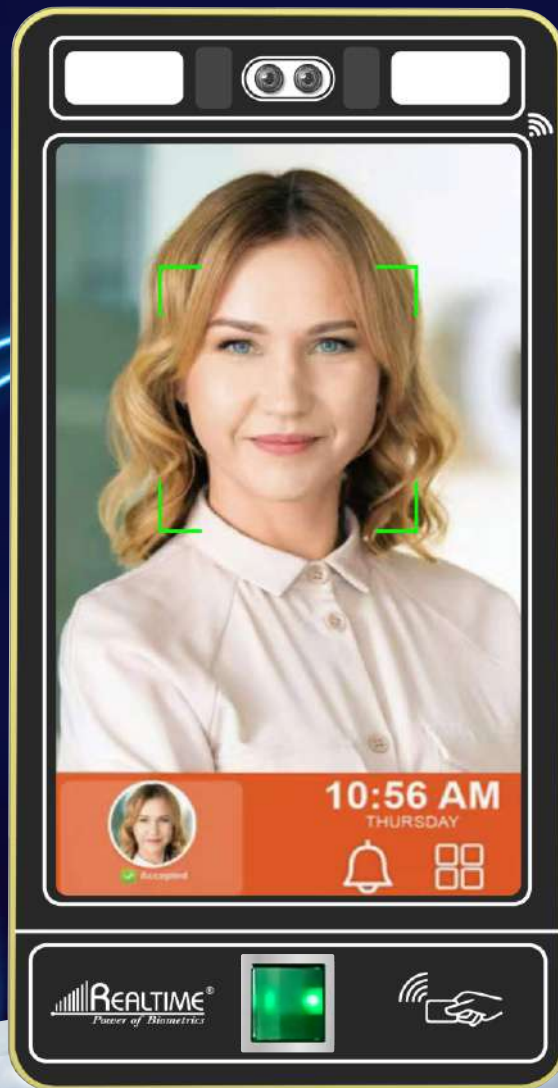

# magnificent product

“High Speed Long Range Face Recognition with Fingerprint”

Face Capacity  
20,000

Card /PIN Capacity  
20,000

Screen 8.5 Inch

Finger Capacity  
20,000

Model  
**Pro 1700F**

## PERFORMANCE GUARANTEE

Face | Finger | PIN | RFID Reader | WiFi | TCP/IP | 4G (External) | Access Control | Cloud

# Pro SERIES with Fingerprint

Face with Fingerprint  
Attendance and Full

## Specifications

» Face capacity	20,000
» Card capacity	20,000
» Fingerprint capacity	20,000
» Password capacity	20,000
» Palm capacity	1000
» Max Attendance log	5,00,000
» Identify mode	Face, Fingerprint, card, password and combinations
» Display	8.5" Inch LCD
» Communication	TCP/IP, WiFi, <b>4G(Optional)</b>
» U-disk	Supported
» Working voltage	DC12V ± 5%(current: below 1.5A)
» Working temperature	-10°C~ +60°C
» Working humidity(RH)	20% ~ 80%
» Self-test function	Supported
» Power management	Sleep Mode
» FAR/ FRR	0.0001/0.1(%)
» Access Control	Built In