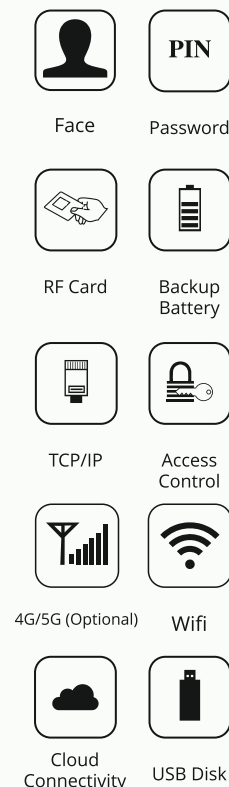

# Long Range Face Recognition attendance & access control

## Realtime Pro 1100n (with Battery Backup)

**4.5" 2.5D Touch Screen**  
(Printer Connectivity & QR Reading)

Printer

## Specifications

» Face Users	1500/3000
» Card User	1500/3000
» Password User	1500/3000
» Attendance Records	150,000
» Working Mode	Online / Offline
» Verification	Face, ID Card, Password & Combination
» Screen	4.5 inches (Color Display)
» Language	Multi Language Support
» Communication	USB Disk
» Power Supply	12V 2amp
» Idle Current	400mA
» Working Current	500mA
» Sound Indicator	Buzzer, Voice