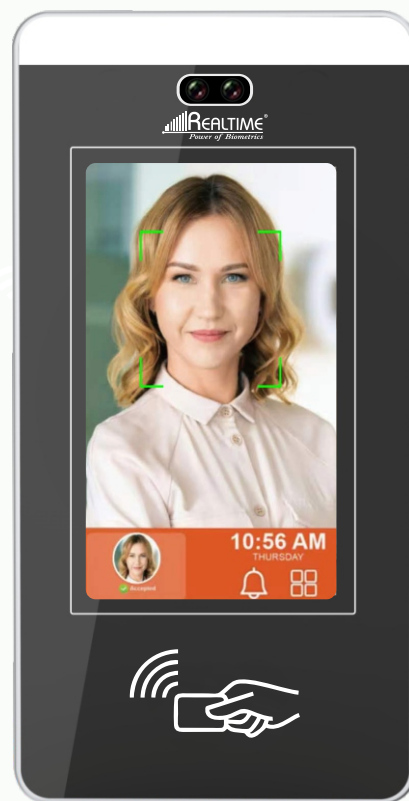

# AI FACE

RECOGNITION WITH FINGERPRINT READER

Pro 1100n

FACE  
CAPACITY  
**1500**

PIN  
CAPACITY  
**1500**

Pro 1100b

FACE  
CAPACITY  
**1500**

FINGER  
CAPACITY  
**1500**

**PRO SERIES WITH BATTERY BACKUP**

# Long Range Face Recognition attendance & access control

## Realtime Pro 1100n (with Battery Backup)

**4.5" 2.5D Touch Screen**  
(Printer Connectivity & QR Reading)

Printer