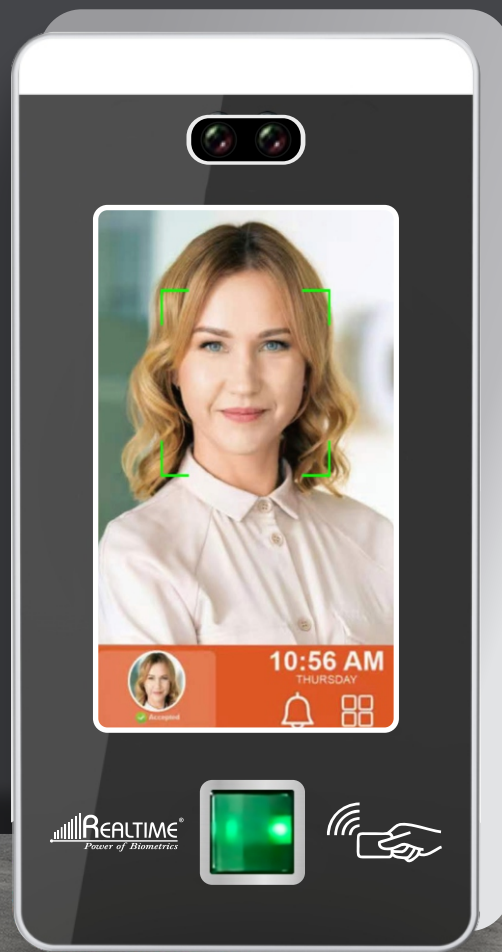

# AI FACE

RECOGNITION WITH FINGERPRINT READER

Pro 1100n

FACE  
CAPACITY  
**1500**

PIN  
CAPACITY  
**1500**

Pro 1100b

FACE  
CAPACITY  
**1500**

FINGER  
CAPACITY  
**1500**

# Long Range Face Recognition attendance & access control

## Realtime Pro 1100n (with Battery Backup)

**4.5" 2.5D Touch Screen**  
(Printer Connectivity & QR Reading)

Printer

## Specifications

» Face Users	1500/3000
» Card User	1500/3000
» Password User	1500/3000
» Attendance Records	150,000
» Working Mode	Online / Offline
» Verification	Face, ID Card, Password & Combination
» Screen	4.5 inches (Color Display)
» Language	Multi Language Support
» Communication	USB Disk
» Power Supply	12V 2amp
» Idle Current	400mA
» Working Current	500mA
» Sound Indicator	Buzzer, Voice