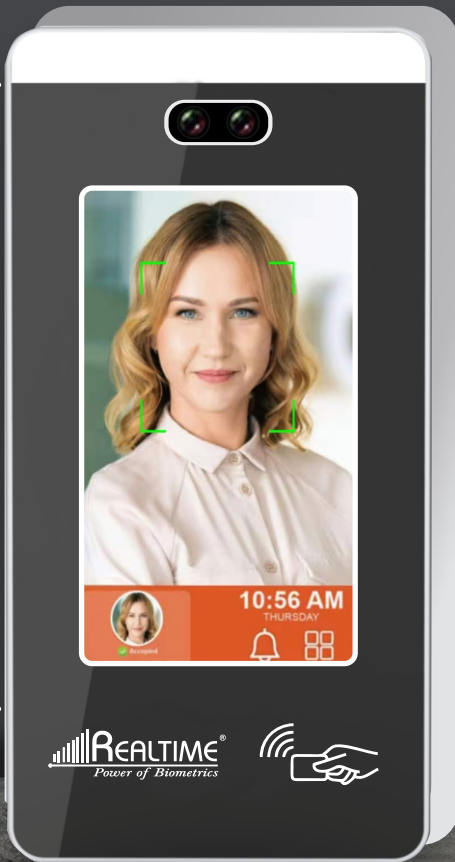

# AI FACE

RECOGNITION WITH FINGERPRINT READER

Pro 1100n

FACE  
CAPACITY  
**1500**

PIN  
CAPACITY  
**1500**

Pro 1100b

FACE  
CAPACITY  
**1500**

FINGER  
CAPACITY  
**1500**

# Long Range Face Recognition attendance & access control

## Realtime Pro 1100n (with Battery Backup)

**4.5" 2.5D Touch Screen**  
(Printer Connectivity & QR Reading)

Printer

## Specifications

» Face Users	1500/3000
» Card User	1500/3000
» Password User	1500/3000
» Attendance Records	150,000
» Working Mode	Online / Offline
» Verification	Face, ID Card, Password & Combination
» Screen	4.5 inches (Color Display)
» Language	Multi Language Support
» Communication	USB Disk
» Power Supply	12V 2amp
» Idle Current	400mA
» Working Current	500mA
» Sound Indicator	Buzzer, Voice