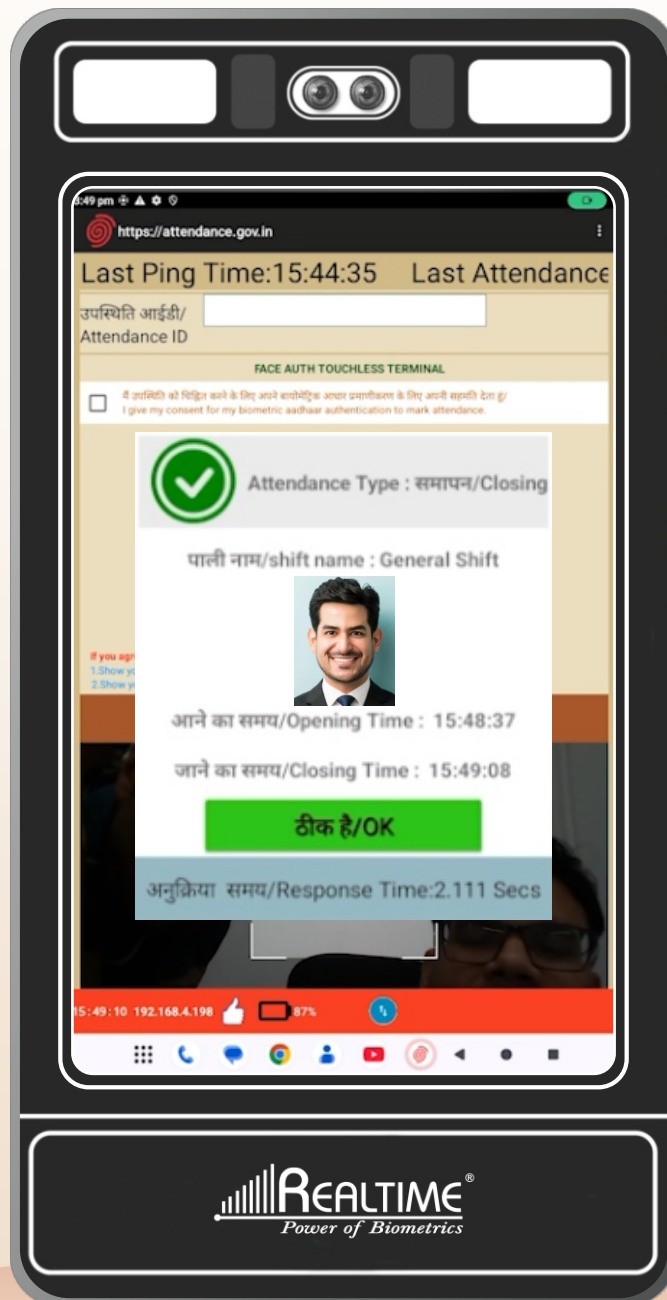

Realtime T502F Plus

FACE RECOGNITION IN AADHAAR ENABLE

**SUPPORT ALL
READERS**

MANTRA

IRI TECH

FM 220U

MANTRA

MORPHO

PRECISION

GeM
Government
e Marketplace

**FACE
RECOGNITION**

**6GB RAM
128GB Storage**

**8.5 Inch
SCREEN SIZE**

**4 Hours
Battery Backup**

**Available
on GEM**

C Type | TCP/IP | DC Charging | Wi-Fi | Bluetooth | 4G/5G | USB Link | GPS

CONFIGURATION :

Product Form	Product Form	AADHAAR ENABLE FACE RECOGNITION
	Connectivity	LAN, USB, WI-FI, BT, 2G, 3G, 4G, 5G
	Casing Type	Plastic
LCD	Screen Size	8.5 Inch
	Screen Resolution	800x1280 IPS Touch Screen
TP	Touch Module	5 Points Multi-Touch G+G
Battery	Type	Lithium-ion 14650
	Capacity	3.8V/9000mAh
	Endurance	4 - 5 hours