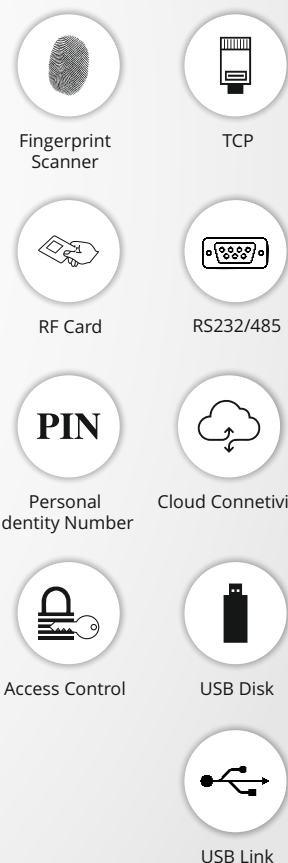

Professional Access Control System

Realtime T7

**USB for Data Download
2 INCH DISPLAY**

Specifications

» Fingerprint Users	2,000
» Card User	2,000
» Password User	2,000
» Attendance Records	100,000
» Fingerprint Verification	1:1, 1:N
» Interlocking detection	Support (With Magnetic Contact)
» Multi-device Related	Max. 255units
» Card Reader	RF Id card reader (Option: Mifare reader/HID Reader)
» Display	2.0 inch TFT Display
» LED	Two (Red, Green)
» Communication	TCP/IP, USB, RS485
» USB disk	Support
» Additional function	Tamper Detection
» Working Voltage	DC 12V +/- 10%