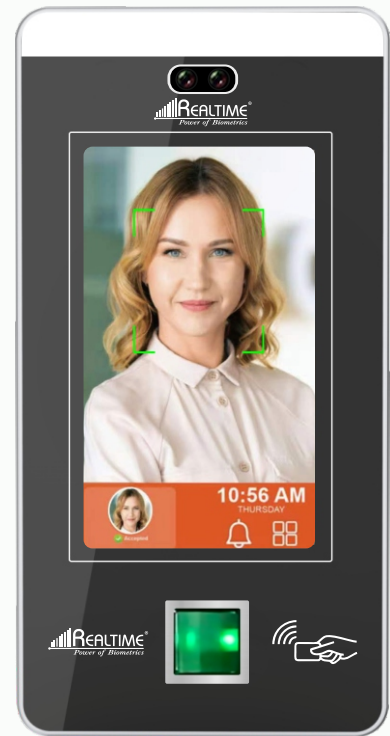

AI FACE

RECOGNITION WITH FINGERPRINT READER

Pro 1100n

FACE
CAPACITY
1500

PIN
CAPACITY
1500

Pro 1100b

FACE
CAPACITY
1500

FINGER
CAPACITY
1500

PRO SERIES WITH BATTERY BACKUP

Long Range Face Recognition attendance & access control

Realtime Pro 1100B (with Battery Backup)

4.5" 2.5D Touch Screen
(Printer Connectivity & QR Reading)

Printer

Specifications

» Face	1500/3000
» Fingerprint Users	1500/3000
» Card User	1500/3000
» Password User	1500/3000
» Attendance Records	300,000
» Fingerprint Verification Mode	1:1, 1:N
» Working Mode	Online / Offline
» Verification	Face, Fingerprint, ID Card, Password & QR
» Screen	4.5 inches (Color Display)
» Language	Multi Language Support
» Communication	USB Disk
» Power Supply	12V 2 Amp
» Idle Current	400mA
» Working Current	500mA
» Sound Indicator	Buzzer, Voice