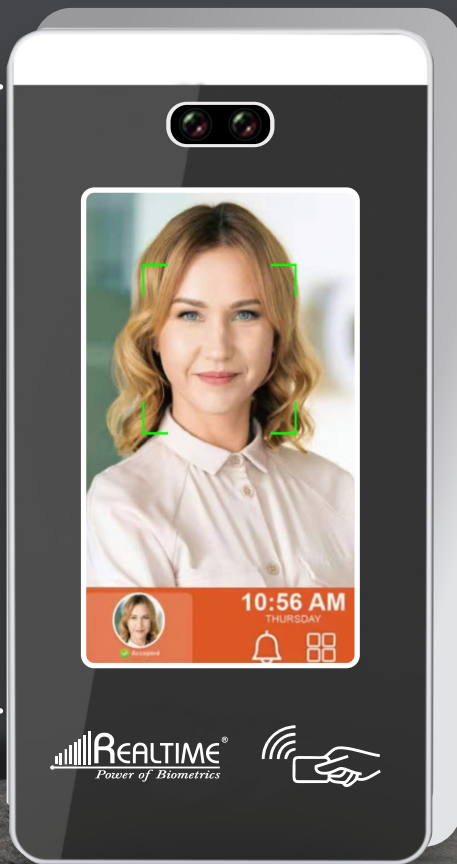

AI FACE

RECOGNITION WITH FINGERPRINT READER

Pro 1100n

FACE
CAPACITY
1500

PIN
CAPACITY
1500

Pro 1100b

FACE
CAPACITY
1500

FINGER
CAPACITY
1500

PRO SERIES WITH BATTERY BACKUP

Long Range Face Recognition attendance & access control

Realtime Pro 1100B (with Battery Backup)

4.5" 2.5D Touch Screen
(Printer Connectivity & QR Reading)

Printer

Specifications

» Face	1500/3000
» Fingerprint Users	1500/3000
» Card User	1500/3000
» Password User	1500/3000
» Attendance Records	300,000
» Fingerprint Verification Mode	1:1, 1:N
» Working Mode	Online / Offline
» Verification	Face, Fingerprint, ID Card, Password & QR
» Screen	4.5 inches (Color Display)
» Language	Multi Language Support
» Communication	USB Disk
» Power Supply	12V 2 Amp
» Idle Current	400mA
» Working Current	500mA
» Sound Indicator	Buzzer, Voice