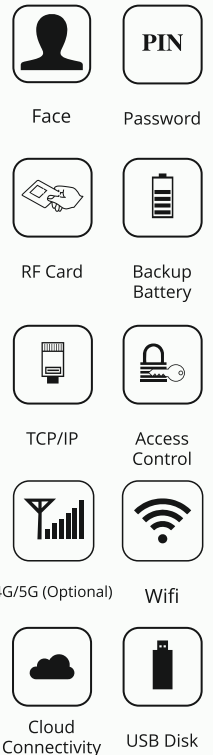

AI FACE

RECOGNITION WITH FINGERPRINT READER

Pro 1100n

FACE
CAPACITY
1500

PIN
CAPACITY
1500

Pro 1100b

FACE
CAPACITY
1500

FINGER
CAPACITY
1500

PRO SERIES WITH BATTERY BACKUP

Long Range Face Recognition attendance & access control

Realtime Pro 1100B (with Battery Backup)

4.5" 2.5D Touch Screen
(Printer Connectivity & QR Reading)

Printer

Specifications

» Face	1500/3000
» Fingerprint Users	1500/3000
» Card User	1500/3000
» Password User	1500/3000
» Attendance Records	300,000
» Fingerprint Verification Mode	1:1, 1:N
» Working Mode	Online / Offline
» Verification	Face, Fingerprint, ID Card, Password & QR
» Screen	4.5 inches (Color Display)
» Language	Multi Language Support
» Communication	USB Disk
» Power Supply	12V 2 Amp
» Idle Current	400mA
» Working Current	500mA
» Sound Indicator	Buzzer, Voice