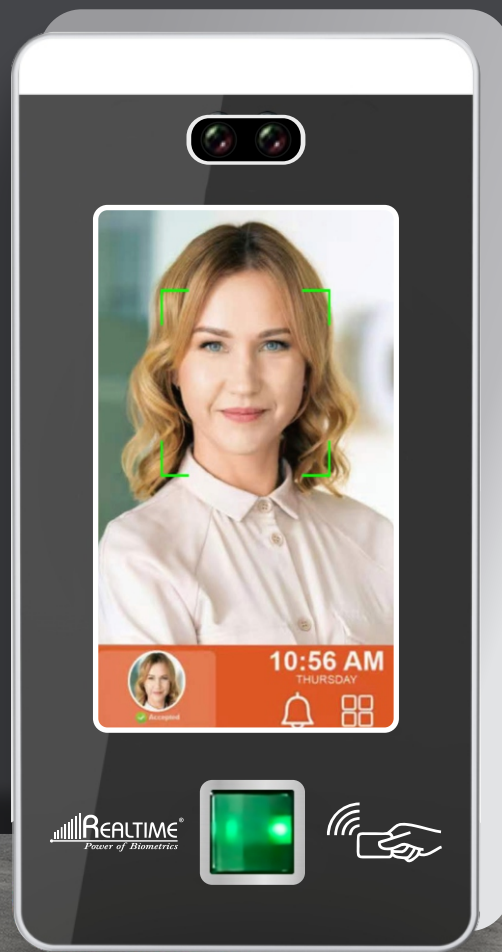

AI FACE

RECOGNITION WITH FINGERPRINT READER

Pro 1100n

FACE
CAPACITY
1500

PIN
CAPACITY
1500

Pro 1100b

FACE
CAPACITY
1500

FINGER
CAPACITY
1500

PRO SERIES WITH BATTERY BACKUP

Long Range Face Recognition attendance & access control

Realtime Pro 1100B (with Battery Backup)

4.5" 2.5D Touch Screen
(Printer Connectivity & QR Reading)

Printer

Specifications

» Face	1500/3000
» Fingerprint Users	1500/3000
» Card User	1500/3000
» Password User	1500/3000
» Attendance Records	300,000
» Fingerprint Verification Mode	1:1, 1:N
» Working Mode	Online / Offline
» Verification	Face, Fingerprint, ID Card, Password & QR
» Screen	4.5 inches (Color Display)
» Language	Multi Language Support
» Communication	USB Disk
» Power Supply	12V 2 Amp
» Idle Current	400mA
» Working Current	500mA
» Sound Indicator	Buzzer, Voice