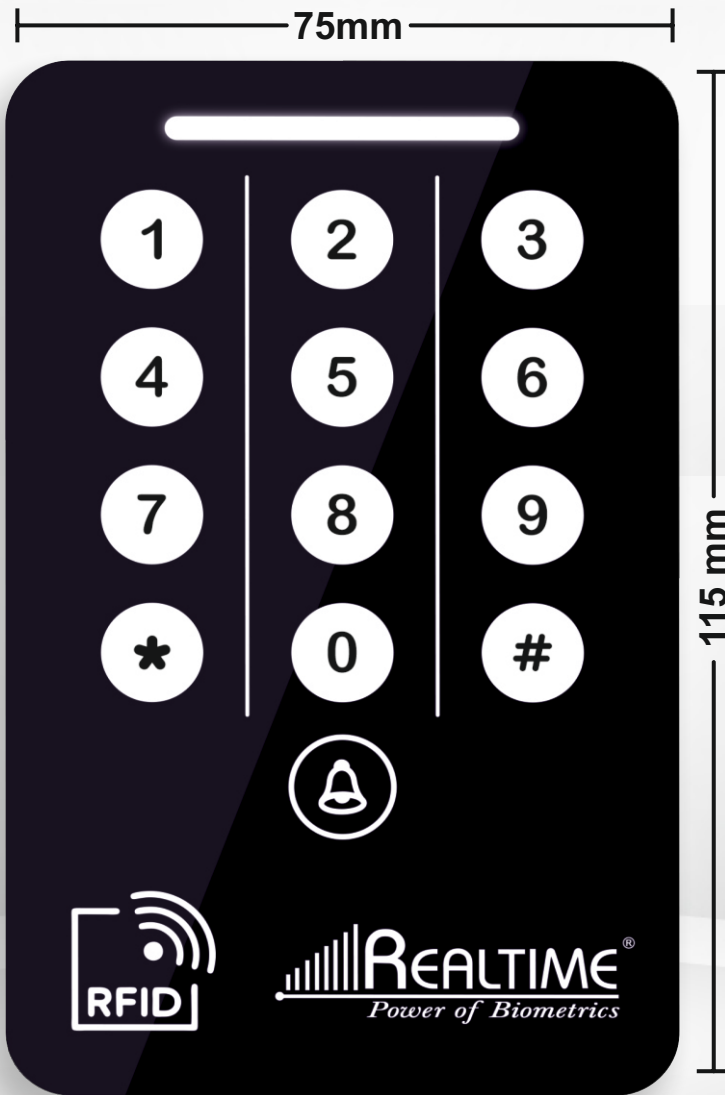

“Smart Secure Standalone”

Secure Every Door with Access Control System

RFID Card
2000

PIN
Password
2000

Model
K9

Bank

Mall

Server Room

Office

Shop

Realtime K9

Specifications

» Basic Config.	Built-in Proximity Card Reader and Pin Keyboard (Keyboard for Management Proximity Card For Opening Door)
» Card Type	EM
» Reading Distance	>5Cm
» Storage Capacity	2000 Card or Password
» External Card Reader	NO
» Operating Voltage	12V DC
» Static Current	65mA-70mA
» Unlock Current	85mA-90mA
» Lock Type	Relay Output
» Maximum Output	70 ⁰ C
» Min. Temp.	-25 ⁰ C
» Dimensions	75mm x 115mm
» Reading Connectivity	RFID