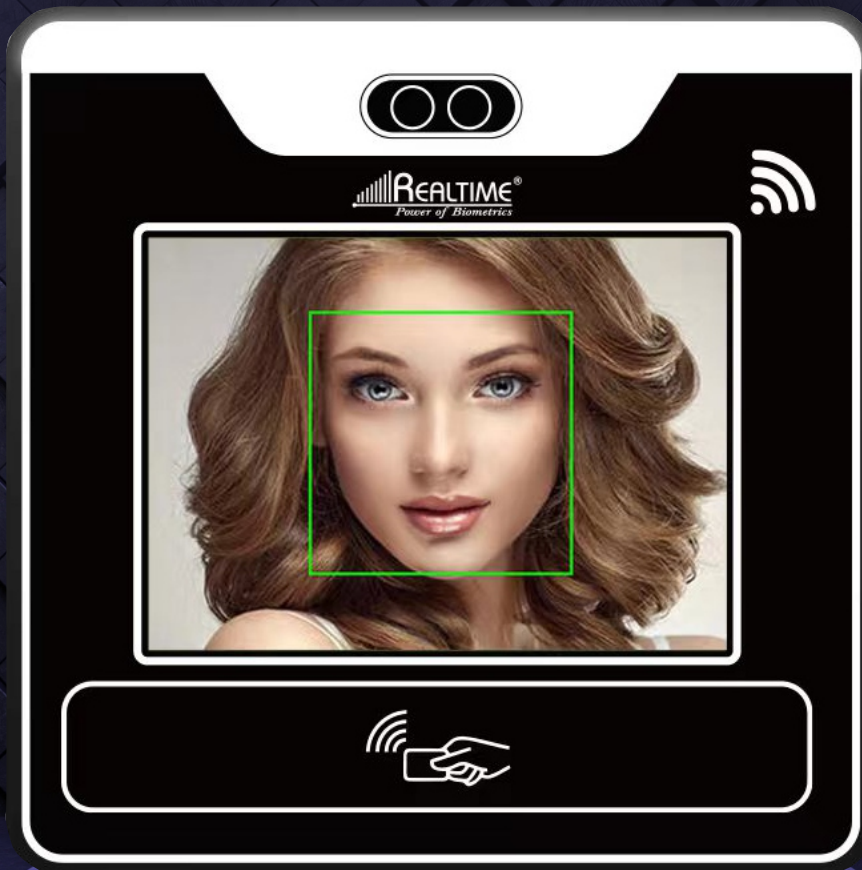

AI

REALTIME[®]
Power of Biometrics

“AI Face Recognition”

— modern technology and digital screens everywhere —

Pro 304mini

Face Capacity
1500

Card Capacity
1500

PIN Capacity
1500

Battery Backup

Access Control

Wi-Fi

This powerful, dynamic technology

FACE | PIN | CARD | RECORD | TCP/IP | ACCESS CONTROL | BATTERY BACKUP | USB DISK

www.realtimebiometrics.com

Face Recognition

Attendance Access

Control System

Realtime

ProT304mini

HIGH SPEED LONG RANGE FACE RECOGNITION

Specifications

Face / Card / PIN capacity	1500
Record capacity	150000
Recognition way	Face, Card, Password
Speed	0.3 Sec
Language	English
Self-checking function	Yes
Face FAR/ FRR	0.001/0.1(%)
Recognition Speed	0.3s
Face intelligent update function	Yes
Recognition ways	1:1, 1:N
CPU	Quad-core
OS	LINUX
Camera	Dual camera
IR LED	Yes
LCD	3.5" inch HD Touch Screen
Infrared approach receiver	Yes
Touch screen	Yes
Communication	TCP/IP, U-disk, WIFI
Working voltage	DC12V Wide voltage design
Ambient light	0-50000Lux
Working temperature	0°C-40°C
Working humidity(RH)	20% ~ 80%
Door sensor(EN-MG)	Gate magnetic signal input
Alarm	Alarm output