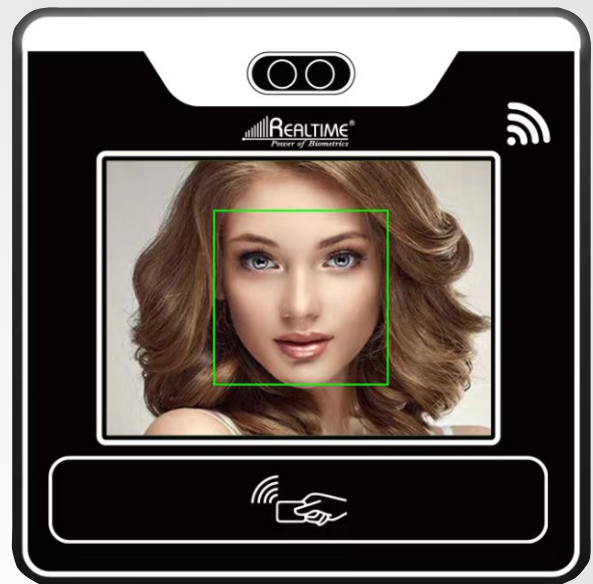

Battery Backup

Access Control

Wi-Fi

This powerful, dynamic technology

FACE | PIN | CARD | RECORD | TCP/IP | ACCESS CONTROL | BATTERY BACKUP | USB DISK

www.realtimebiometrics.com

Face Recognition

Attendance Access

Control System

Realtime

ProT304mini

HIGH SPEED LONG RANGE FACE RECOGNITION

Specifications

Face / Card / PIN capacity	1500
Record capacity	150000
Recognition way	Face, Card, Password
Speed	0.3 Sec
Language	English
Self-checking function	Yes
Face FAR/ FRR	0.001/0.1(%)
Recognition Speed	0.3s
Face intelligent update function	Yes
Recognition ways	1:1, 1:N
CPU	Quad-core
OS	LINUX
Camera	Dual camera
IR LED	Yes
LCD	3.5" inch HD Touch Screen
Infrared approach receiver	Yes
Touch screen	Yes
Communication	TCP/IP, U-disk, WIFI
Working voltage	DC12V Wide voltage design
Ambient light	0-50000Lux
Working temperature	0°C-40°C
Working humidity(RH)	20% ~ 80%
Door sensor(EN-MG)	Gate magnetic signal input
Alarm	Alarm output

Face

TCP/IP

Personal
Identity Number

4G
(External)

RFID
Reader

Access
Control

USB Disk

WiFi