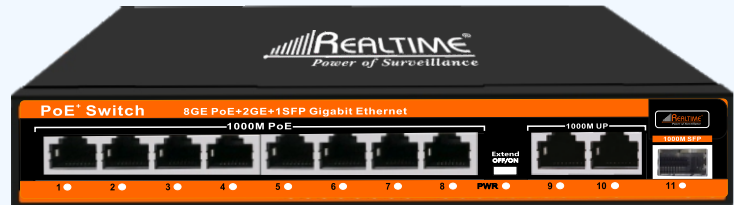

# FULL GIGA with SFP

Adaptation to extreme environments

**4 PORT**  
(Full Giga with SFP)

**8 PORT**  
(Full Giga with SFP)

**16 PORT**  
(Full Giga with SFP)

**8 PORT**  
(10/100 MBPS)

**4 PORT**  
(10/100 MBPS)

**PLUG AND PLAY WIDELY COMPATIBLE**

SURGE PROTECTION

LED INDICATOR

METAL BODY

LIGHTING PROTECTION

[www.realtimebiometrics.com](http://www.realtimebiometrics.com)

## Realtime POE 4 Full Giga with SFP

- 4\*10/100/1000Mbps POE Port
- 2\*10/100/1000Mbps Uplink Port
- 1\*1000Mbps SFP Slot
- Support : Watchdog,IEEE802.3af/at
- Restrain Network Storm
- VLAN Function
- Power Supply : 220V AC

## Realtime POE 8 Full Giga with SFP

- 8\*10/100/1000Mbps POE Port
- 2\*10/100/1000Mbps Uplink Port
- 1\*1000Mbps SFP Slot
- Support : Watchdog,IEEE802.3af/at
- Restrain Network Storm
- VLAN Function
- Power Supply : 220V AC