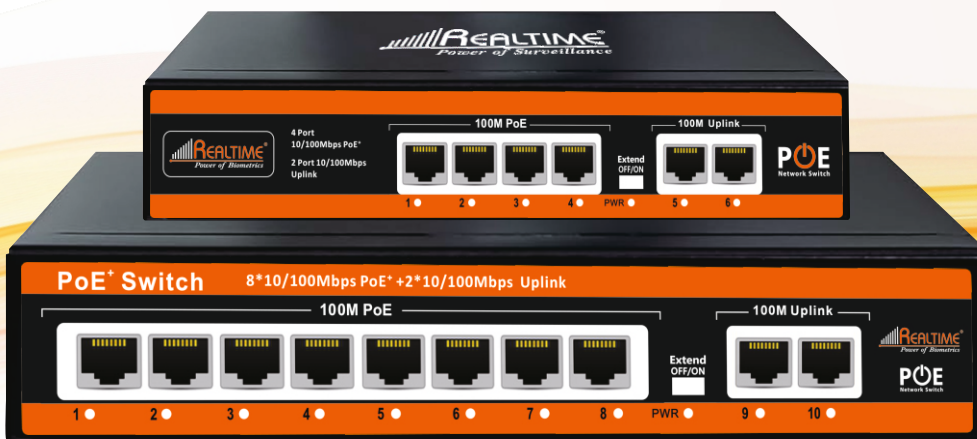

# FULL GIGA with SFP

Adaptation to extreme environments

**4 PORT**  
(Full Giga with SFP)

**8 PORT**  
(Full Giga with SFP)

**16 PORT**  
(Full Giga with SFP)

**8 PORT**  
(10/100 MBPS)

**4 PORT**  
(10/100 MBPS)

**PLUG AND PLAY WIDELY COMPATIBLE**

SURGE PROTECTION

LED INDICATOR

METAL BODY

LIGHTING PROTECTION

[www.realtimebiometrics.com](http://www.realtimebiometrics.com)

## Realtime POE 4 Full Giga with SFP

- 4\*10/100/1000Mbps POE Port
- 2\*10/100/1000Mbps Uplink Port
- 1\*1000Mbps SFP Slot
- Support : Watchdog,IEEE802.3af/at
- Restrain Network Storm
- VLAN Function
- Power Supply : 220V AC

## Realtime POE 8 Full Giga with SFP

- 8\*10/100/1000Mbps POE Port
- 2\*10/100/1000Mbps Uplink Port
- 1\*1000Mbps SFP Slot
- Support : Watchdog,IEEE802.3af/at
- Restrain Network Storm
- VLAN Function
- Power Supply : 220V AC