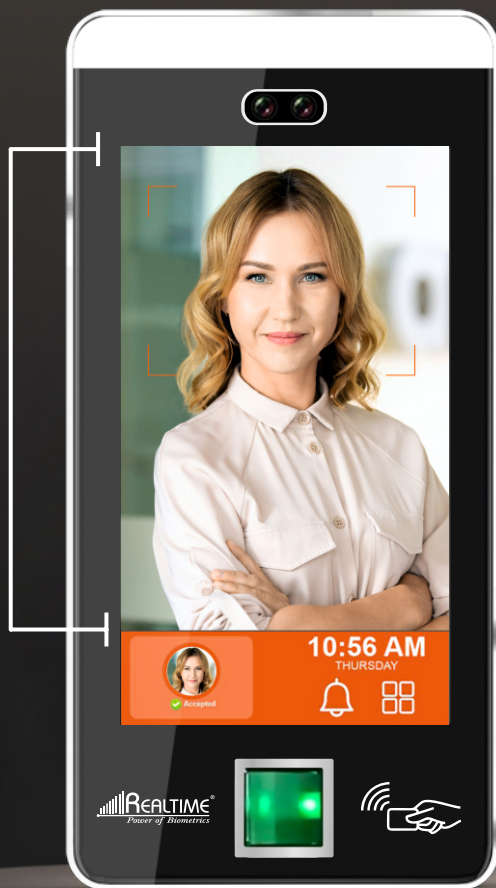

A Cutting-edge designed

management system is a technological solution

Printer Connectivity & QR Reading

Pro 1500F

Pro 1600F

Screen Size
5.5" Inches
2.5D
Touch Screen

Screen Size
7" Inches
2.5D
Touch Screen

This powerful, dynamic technology

FACE | FINGER | PIN | CARD | RECORD | TCP/IP | ACCESS CONTROL | USB DISK

Long Range Face Recognition attendance & access control

Realtime Pro 1500F

5.5" 2.5D Touch Screen
(Printer Connectivity & QR Reading)

Waterproof Product

Printer

Specifications

» Face	5000
» Fingerprint Users	5000
» Card User	5000
» QR Capacity	5000
» Password User	5000
» Attendance Records	500,000
» Fingerprint Verification Mode	1:1, 1:N
» Working Mode	Online / Offline
» Verification	Face, Fingerprint, ID Card, Password & QR
» Screen	5.5 inches (Color Display)
» Language	Multi Language Support
» Communication	USB Disk
» Power Supply	12V 2 Amp
» Idle Current	400mA
» Working Current	500mA
» Sound Indicator	Buzzer, Voice

Face

Fingerprint Scanner

RF Card

Password

Access Control

Wifi

4G/5G (Optional)

TCP/IP