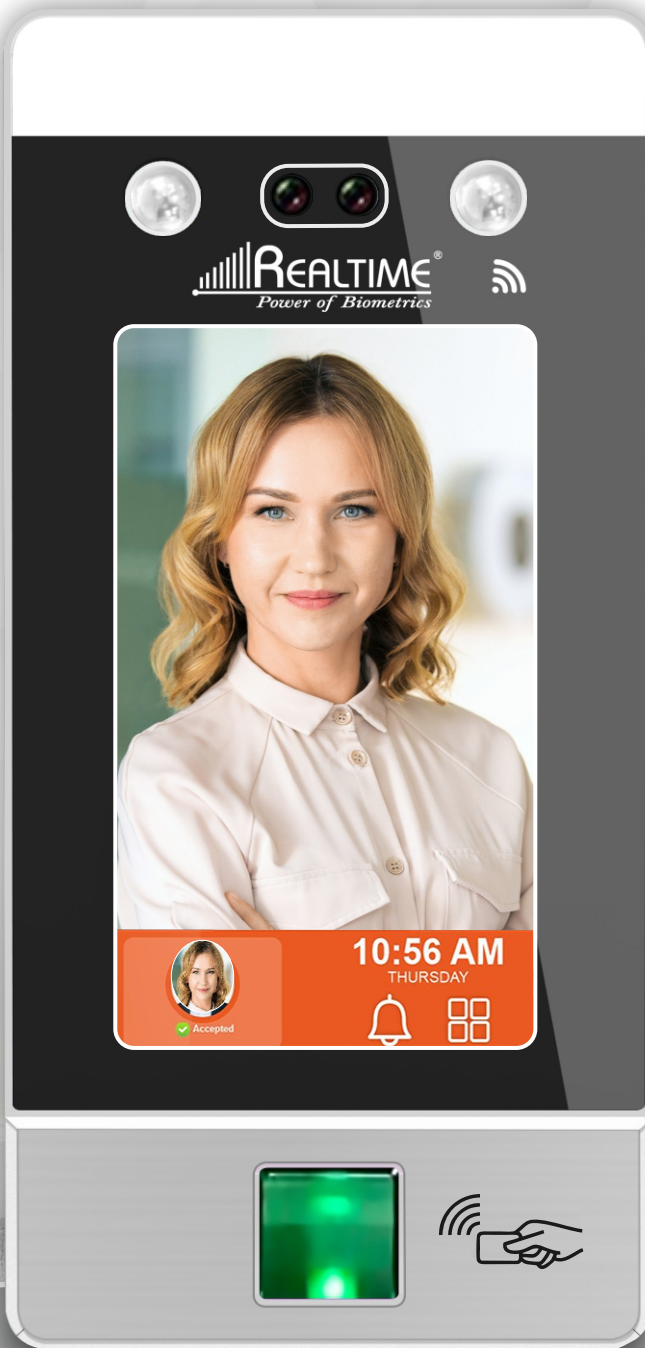

Pro 1400 F

REALTIME[®]
Power of Biometrics

Pro Series[®]

“High Speed Long Range Face Recognition”

Face Capacity
3000

RFID Capacity
3000

WiFi

TCP/IP

4G (External)

Finger Capacity
3000

PIN Capacity
3000

Access Control

Cloud

USB Disk

With Free Cloud Software for Attendance and Access Control Report

Pro SERIES with Fingerprint

Face with Fingerprint
Attendance and Full

Access Control System

Realtime Pro1400F

with WiFi 

Specifications

» Face capacity	3000/5000
» Card capacity	3000/5000
» Fingerprint capacity	3000/5000
» Password capacity	3000/5000
» Max Attendance log	3,00,000
» Identify mode	Face, Fingerprint, card, password and combinations
» Display	4.5" Inch LCD
» Communication	TCP/IP, WiFi, 4G(Optional)
» U-disk	Supported
» Working voltage	DC12V
» Working temperature	-10 ⁰ c~ +50 ⁰ c
» Working humidity(RH)	20% ~ 80%
» Self-test function	Supported
» Power management	Sleep Mode
» FAR/ FRR	0.001/1(%)
» Access Control	Built In