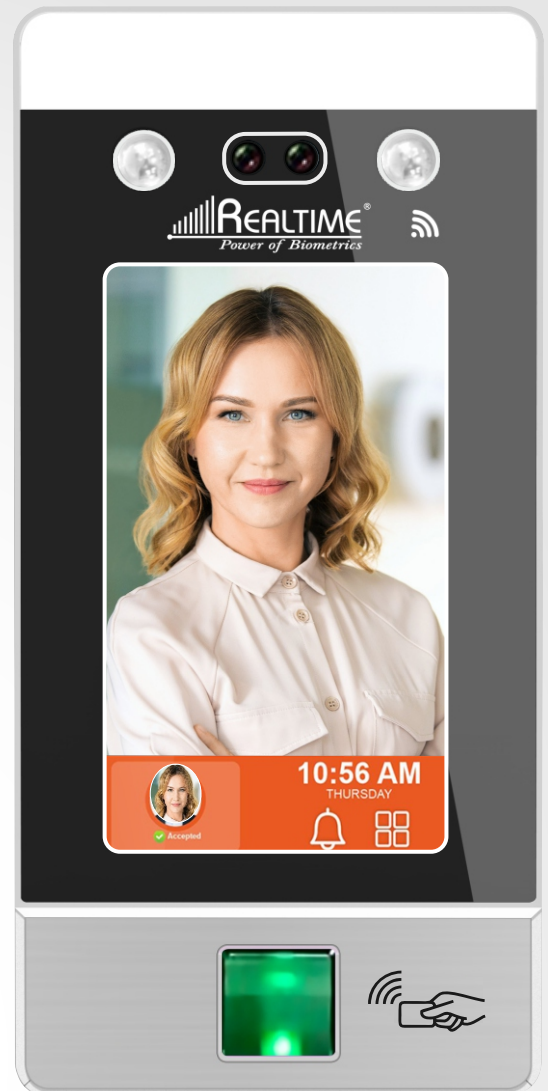

Pro 1400 F

REALTIME[®]
Power of Biometrics

Pro Series[®]

“High Speed Long Range Face Recognition”

Face Capacity
3000

RFID Capacity
3000

WiFi

TCP/IP

4G (External)

Finger Capacity
3000

PIN Capacity
3000

Access Control

Cloud

USB Disk

With Free Cloud Software for Attendance and Access Control Report

Pro SERIES with Fingerprint

Face with Fingerprint
Attendance and Full

Access Control System

Realtime Pro1400F

with WiFi 

Specifications

» Face capacity	3000/5000
» Card capacity	3000/5000
» Fingerprint capacity	3000/5000
» Password capacity	3000/5000
» Max Attendance log	3,00,000
» Identify mode	Face, Fingerprint, card, password and combinations
» Display	4.5" Inch LCD
» Communication	TCP/IP, WiFi, 4G(Optional)
» U-disk	Supported
» Working voltage	DC12V
» Working temperature	-10 ⁰ c~ +50 ⁰ c
» Working humidity(RH)	20% ~ 80%
» Self-test function	Supported
» Power management	Sleep Mode
» FAR/ FRR	0.001/1(%)
» Access Control	Built In