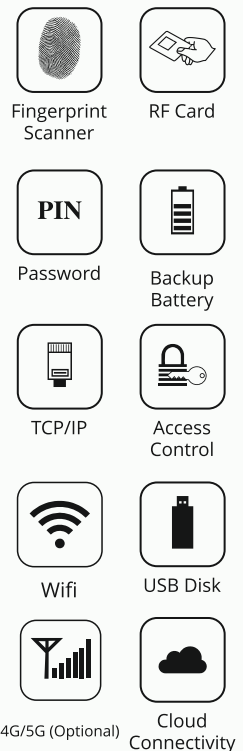

Invisible Featured

Enable With Intelligent hidden Charging & Accessories point

Fingerprint Attendance & Access Control System

TCP/IP | WIFI | Cloud Connectivity | Battery Backup

Built In WiFi

Fingerprint

RF ID

1 2 3
4 5 6
7 8 9

PIN

APPLICABLE

OFFICE

DATA ENTRY

HOTEL

BPO

CASH MANAGEMENT

SCHOOL

CUSTOM

BANK

Attendance & Access Control

Realtime RS 20 Plus

(with Wi-Fi)

Specifications

» Fingerprint Users	5000
» Card User	5000
» Password User	5000
» Attendance Records	100,000
» Fingerprint Verification Mode	1:1, 1:N
» Working Mode	Offline/Online
» Verification	Fingerprint, ID Card, Password
» Screen	3 inches (Color Display)
» Language	Multi Language Support
» Communication	USB Disk
» Power Supply	5V DC
» Idle Current	400mA
» Working Current	500mA
» Sound Indicator	Buzzer, Voice